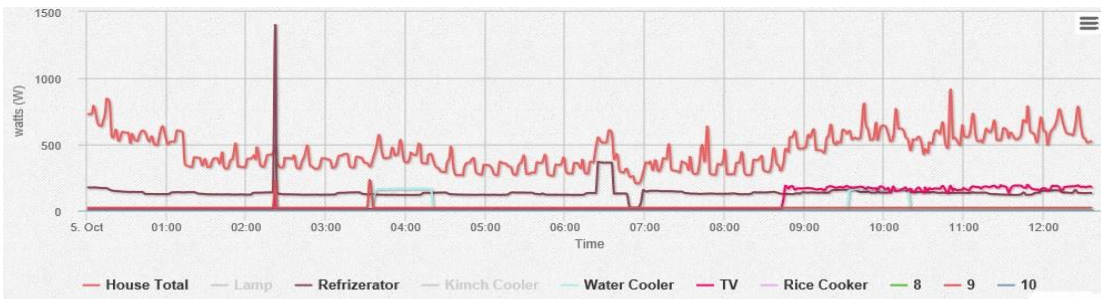

# 10CH. Wireless Smart Energy Meter SEM3000 Series ( Remote on-off Control and Cost Calculation Function ) World Best Product

## SEM3000 Basic Model (SEM3010A)

- \*Receiver could monitor up to 10 ch. Wireless Transmitters
- \*Realtime Wattage measurement and monthly estimated cost display
- \*Today/this week/this month Realtime energy consumption and money display
- \*Today/this week realtime energy graph display
- \*Now energy % display compare to this month target amount
- \*Individual ch. on-off and timer control is possible. ( max. 9 channel)
- \*Home total energy measurement: by installing the current sensor under the recorder
- \*Home appliance energy measurement : by installing the plug-in type sensor

## SEM3100 Professional Model (SEM3110A)

- \*All the function of SEM3000 Basic Model
- \*By connecting the LAN cable, we supply Web cloud Service
- \*We update 10ch. Energy measurement and graph display by 1 minute interval
- Today/this week/this month/this year/10year graph display
- \*1 company could manage up to 1000 SEM3000 Series
- \*Daily energy target 미북 : by Email or SMS
- \*Daily/weekly/monthly Energy consumption Notice: by Email or SMS